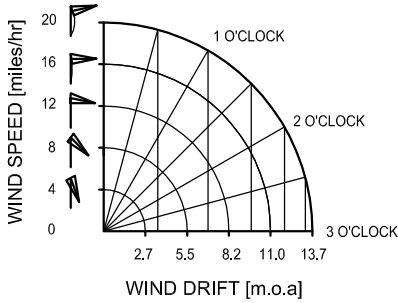

TARGET #

ICFRA 900 YARDS

SHOOTER

EL.	LEFT	RIGHT	SHOT	SCORE	CALL	COMMENT
			A			
			B			
			1			
			2			
			3			
			4			
			5			
			6			
			7			
			8			
			9			
			10			
			11			
			12			
			13			
			14			
			15			
			TOTAL			

ICFRA PLOT SHEET

© R.J.NEILSEN 2009
 www.sumosight.com
 1/2 m.o.a squares to scale.
 Wind drift for 155gn 0.485 BC @ 3000fps.
 v2.03

EVENT		LIGHT		E/E, FILT	
DATE		RIFLE		START EL.	
TIME		AMMO		END EL.	
LOCATION		FORE/S		COACH	
WEATHER		REAR/S			