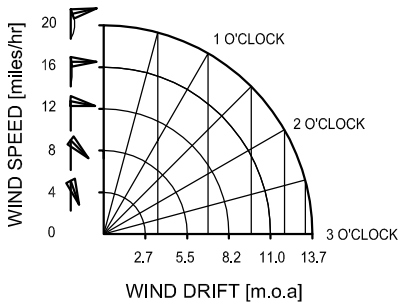

ICFRA PLOT SHEET

© R.J.NEILSEN 2009
 www.sumosight.com
 1/2 m.o.a squares to scale.
 Wind drift for 155gn 0.485 BC @ 3000fps.
 v2.03

EVENT		LIGHT		E/E, FILT	
DATE		RIFLE		START EL.	
TIME		AMMO		END EL.	
LOCATION		FORE/S		COACH	
WEATHER		REAR/S			

TARGET #

ICFRA 900 YARDS

SHOOTER

EL.	LEFT	RIGHT	SHOT	SCORE	CALL	COMMENT
			A			
			B			
			1			
			2			
			3			
			4			
			5			
			6			
			7			
			8			
			9			
			10			
			11			
			12			
			13			
			14			
			15			
			TOTAL			