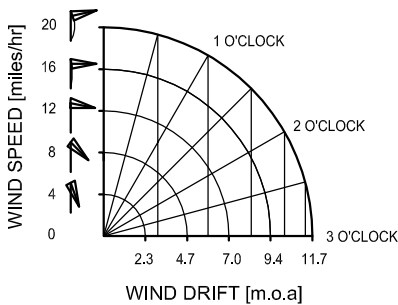

TARGET #

ICFRA 800 YARDS

SHOOTER

ICFRA PLOT SHEET

© R.J.NEILSEN 2009
 www.sumosight.com
 1/2 m.o.a squares to scale.
 Wind drift for 155gn 0.485 BC @ 3000fps.
 v2.03

EL.	LEFT	RIGHT	SHOT	SCORE	CALL	COMMENT
			A			
			B			
			1			
			2			
			3			
			4			
			5			
			6			
			7			
			8			
			9			
			10			
			11			
			12			
			13			
			14			
			15			
			TOTAL			

EVENT		LIGHT		E/E, FILT	
DATE		RIFLE		START EL.	
TIME		AMMO		END EL.	
LOCATION		FORE/S		COACH	
WEATHER		REAR/S			

TARGET #

ICFRA 800 YARDS

SHOOTER

ICFRA PLOT SHEET

© R.J.NEILSEN 2009
 www.sumosight.com
 1/2 m.o.a squares to scale.
 Wind drift for 155gn 0.485 BC @ 3000fps.
 v2.03

EL.	LEFT	RIGHT	SHOT	SCORE	CALL	COMMENT
			A			
			B			
			1			
			2			
			3			
			4			
			5			
			6			
			7			
			8			
			9			
			10			
			11			
			12			
			13			
			14			
			15			
			TOTAL			

EVENT		LIGHT		E/E, FILT	
DATE		RIFLE		START EL.	
TIME		AMMO		END EL.	
LOCATION		FORE/S		COACH	
WEATHER		REAR/S			