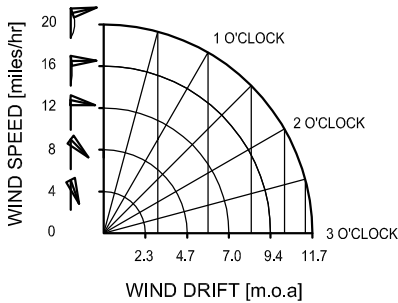

TARGET #

ICFRA 800 YARDS

SHOOTER

ICFRA PLOT SHEET

© R.J.NEILSEN 2009
 www.sumosight.com
 1/2 m.o.a squares to scale.
 Wind drift for 155gn 0.485 BC @ 3000fps.
 v2.03

EL.	LEFT	RIGHT	SHOT	SCORE	CALL	COMMENT
			A			
			B			
			1			
			2			
			3			
			4			
			5			
			6			
			7			
			8			
			9			
			10			
			11			
			12			
			13			
			14			
			15			
			TOTAL			

EVENT		LIGHT		E/E, FILT	
DATE		RIFLE		START EL.	
TIME		AMMO		END EL.	
LOCATION		FORE/S		COACH	
WEATHER		REAR/S			

TARGET #

ICFRA 800 YARDS

SHOOTER

ICFRA PLOT SHEET

© R.J.NEILSEN 2009
 www.sumosight.com
 1/2 m.o.a squares to scale.
 Wind drift for 155gn 0.485 BC @ 3000fps.
 v2.03