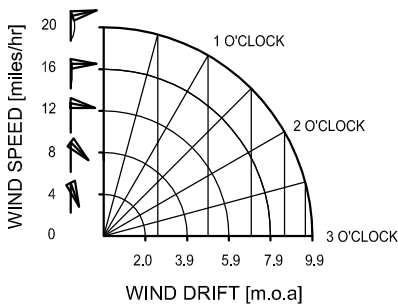

TARGET #

ICFRA 700 YARDS

SHOOTER

ICFRA PLOT SHEET

© R.J.NEILSEN 2009
 www.sumosight.com
 1/2 m.o.a squares to scale.
 Wind drift for 155gn 0.485 BC @ 3000fps.
 v2.03

EL.	LEFT	RIGHT	SHOT	SCORE	CALL	COMMENT
			A			
			B			
			1			
			2			
			3			
			4			
			5			
			6			
			7			
			8			
			9			
			10			
			11			
			12			
			13			
			14			
			15			
			TOTAL			

EVENT		LIGHT		E/E, FILT	
DATE		RIFLE		START EL.	
TIME		AMMO		END EL.	
LOCATION		FORE/S		COACH	
WEATHER		REAR/S			

TARGET #

ICFRA 700 YARDS

SHOOTER

ICFRA PLOT SHEET

© R.J.NEILSEN 2009
 www.sumosight.com
 1/2 m.o.a squares to scale.
 Wind drift for 155gn 0.485 BC @ 3000fps.
 v2.03

EL.	LEFT	RIGHT	SHOT	SCORE	CALL	COMMENT
			A			
			B			
			1			
			2			
			3			
			4			
			5			
			6			
			7			
			8			
			9			
			10			
			11			
			12			
			13			
			14			
			15			
			TOTAL			

EVENT		LIGHT		E/E, FILT	
DATE		RIFLE		START EL.	
TIME		AMMO		END EL.	
LOCATION		FORE/S		COACH	
WEATHER		REAR/S			