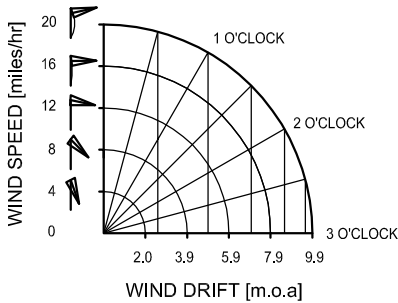

TARGET #

ICFRA 700 YARDS

SHOOTER

ICFRA PLOT SHEET

© R.J.NEILSEN 2009
 www.sumosight.com
 1/2 m.o.a squares to scale.
 Wind drift for 155gn 0.485 BC @ 3000fps.
 v2.03

EL.	LEFT	RIGHT	SHOT	SCORE	CALL	COMMENT
			A			
			B			
			1			
			2			
			3			
			4			
			5			
			6			
			7			
			8			
			9			
			10			
			11			
			12			
			13			
			14			
			15			
			TOTAL			

EVENT		LIGHT		E/E, FILT	
DATE		RIFLE		START EL.	
TIME		AMMO		END EL.	
LOCATION		FORE/S		COACH	
WEATHER		REAR/S			

TARGET #

ICFRA 700 YARDS

SHOOTER

ICFRA PLOT SHEET

© R.J.NEILSEN 2009
 www.sumosight.com
 1/2 m.o.a squares to scale.
 Wind drift for 155gn 0.485 BC @ 3000fps.
 v2.03