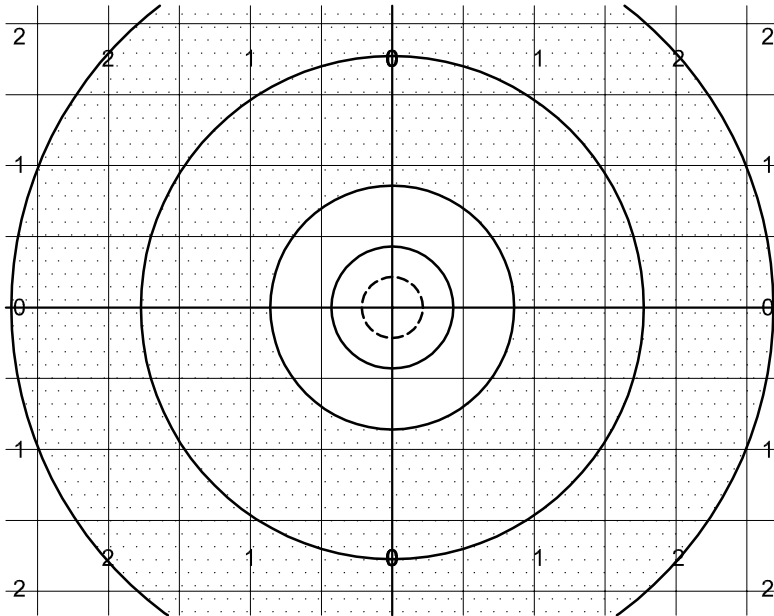

TARGET #

ICFRA 700 YARDS

SHOOTER

ICFRA PLOT SHEET

© R.J.NEILSEN 2009
 www.sumosight.com
 1/2 m.o.a squares to scale.
 Wind drift for 155gn 0.485 BC @ 3000fps.
 v2.03

EL.	LEFT	RIGHT	SHOT	SCORE	CALL	COMMENT
			A			
			B			
			1			
			2			
			3			
			4			
			5			
			6			
			7			
			8			
			9			
			10			
			11			
			12			
			13			
			14			
			15			
			TOTAL			

EVENT		LIGHT		E/E, FILT	
DATE		RIFLE		START EL.	
TIME		AMMO		END EL.	
LOCATION		FORE/S		COACH	
WEATHER		REAR/S			

TARGET #

ICFRA 700 YARDS

SHOOTER

ICFRA PLOT SHEET

© R.J.NEILSEN 2009
 www.sumosight.com
 1/2 m.o.a squares to scale.
 Wind drift for 155gn 0.485 BC @ 3000fps.
 v2.03

EL.	LEFT	RIGHT	SHOT	SCORE	CALL	COMMENT
			A			
			B			
			1			
			2			
			3			
			4			
			5			
			6			
			7			
			8			
			9			
			10			
			11			
			12			
			13			
			14			
			15			
			TOTAL			

EVENT		LIGHT		E/E, FILT	
DATE		RIFLE		START EL.	
TIME		AMMO		END EL.	
LOCATION		FORE/S		COACH	
WEATHER		REAR/S			