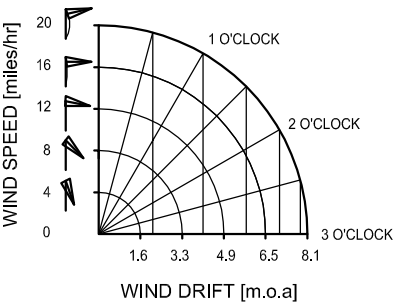

ICFRA PLOT SHEET

© R.J.NEILSEN 2009
 www.sumosight.com
 1/2 m.o.a squares to scale.
 Wind drift for 155gn 0.485 BC @ 3000fps.
 v2.03

EVENT		LIGHT		E/E, FILT	
DATE		RIFLE		START EL.	
TIME		AMMO		END EL.	
LOCATION		FORE/S		COACH	
WEATHER		REAR/S			

TARGET #

ICFRA 600 YARDS

SHOOTER

EL.	LEFT	RIGHT	SHOT	SCORE	CALL	COMMENT
			A			
			B			
			1			
			2			
			3			
			4			
			5			
			6			
			7			
			8			
			9			
			10			
			11			
			12			
			13			
			14			
			15			
			TOTAL			