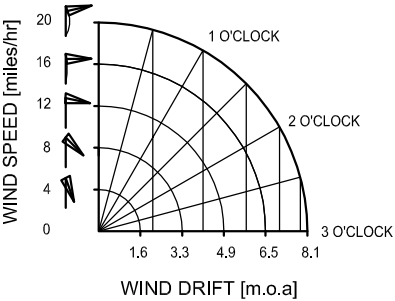

TARGET #

ICFRA 600 YARDS

SHOOTER

EL.	LEFT	RIGHT	SHOT	SCORE	CALL	COMMENT
			A			
			B			
			1			
			2			
			3			
			4			
			5			
			6			
			7			
			8			
			9			
			10			
			11			
			12			
			13			
			14			
			15			
			TOTAL			

ICFRA PLOT SHEET

© R.J.NEILSEN 2009
 www.sumosight.com
 1/2 m.o.a squares to scale.
 Wind drift for 155gn 0.485 BC @ 3000fps.
 v2.03

EVENT		LIGHT		E/E, FILT	
DATE		RIFLE		START EL.	
TIME		AMMO		END EL.	
LOCATION		FORE/S		COACH	
WEATHER		REAR/S			