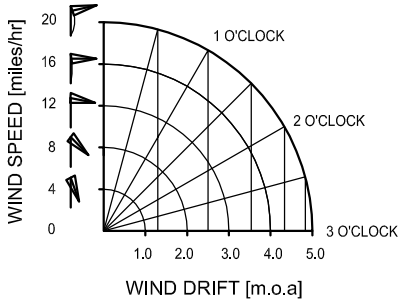

TARGET #

ICFRA 400 YARDS

SHOOTER

ICFRA PLOT SHEET

© R.J.NEILSEN 2009
 www.sumosight.com
 1/2 m.o.a squares to scale.
 Wind drift for 155gn 0.485 BC @ 3000fps.
 v2.03

EL.	LEFT	RIGHT	SHOT	SCORE	CALL	COMMENT
			A			
			B			
			1			
			2			
			3			
			4			
			5			
			6			
			7			
			8			
			9			
			10			
			11			
			12			
			13			
			14			
			15			
			TOTAL			

EVENT		LIGHT		E/E, FILT	
DATE		RIFLE		START EL.	
TIME		AMMO		END EL.	
LOCATION		FORE/S		COACH	
WEATHER		REAR/S			

TARGET #

ICFRA 400 YARDS

SHOOTER

ICFRA PLOT SHEET

© R.J.NEILSEN 2009
 www.sumosight.com
 1/2 m.o.a squares to scale.
 Wind drift for 155gn 0.485 BC @ 3000fps.
 v2.03