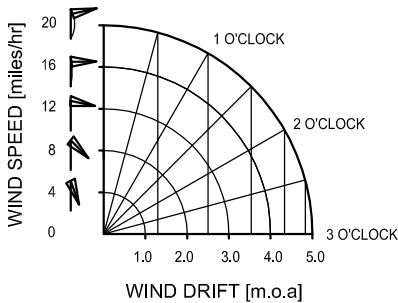

TARGET #

ICFRA 400 YARDS

SHOOTER

ICFRA PLOT SHEET

© R.J.NEILSEN 2009
 www.sumosight.com
 1/2 m.o.a squares to scale.
 Wind drift for 155gn 0.485 BC @ 3000fps.
 v2.03

EL.	LEFT	RIGHT	SHOT	SCORE	CALL	COMMENT
			A			
			B			
			1			
			2			
			3			
			4			
			5			
			6			
			7			
			8			
			9			
			10			
			11			
			12			
			13			
			14			
			15			
			TOTAL			

EVENT		LIGHT		E/E, FILT	
DATE		RIFLE		START EL.	
TIME		AMMO		END EL.	
LOCATION		FORE/S		COACH	
WEATHER		REAR/S			

TARGET #

ICFRA 400 YARDS

SHOOTER

ICFRA PLOT SHEET

© R.J.NEILSEN 2009
 www.sumosight.com
 1/2 m.o.a squares to scale.
 Wind drift for 155gn 0.485 BC @ 3000fps.
 v2.03

EL.	LEFT	RIGHT	SHOT	SCORE	CALL	COMMENT
			A			
			B			
			1			
			2			
			3			
			4			
			5			
			6			
			7			
			8			
			9			
			10			
			11			
			12			
			13			
			14			
			15			
			TOTAL			

EVENT		LIGHT		E/E, FILT	
DATE		RIFLE		START EL.	
TIME		AMMO		END EL.	
LOCATION		FORE/S		COACH	
WEATHER		REAR/S			