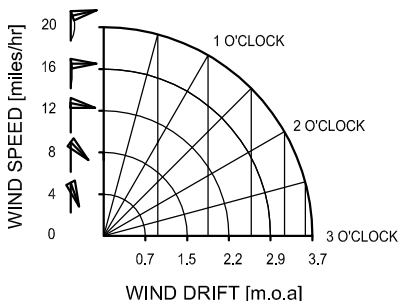

TARGET #

ICFRA 300 YARDS

SHOOTER

ICFRA PLOT SHEET

© R.J.NEILSEN 2009
 www.sumosight.com
 1/2 m.o.a squares to scale.
 Wind drift for 155gn 0.485 BC @ 3000fps.
 v2.03

EL.	LEFT	RIGHT	SHOT	SCORE	CALL	COMMENT
			A			
			B			
			1			
			2			
			3			
			4			
			5			
			6			
			7			
			8			
			9			
			10			
			11			
			12			
			13			
			14			
			15			
			TOTAL			

EVENT		LIGHT		E/E, FILT	
DATE		RIFLE		START EL.	
TIME		AMMO		END EL.	
LOCATION		FORE/S		COACH	
WEATHER		REAR/S			

TARGET #

ICFRA 300 YARDS

SHOOTER

ICFRA PLOT SHEET

© R.J.NEILSEN 2009
 www.sumosight.com
 1/2 m.o.a squares to scale.
 Wind drift for 155gn 0.485 BC @ 3000fps.
 v2.03