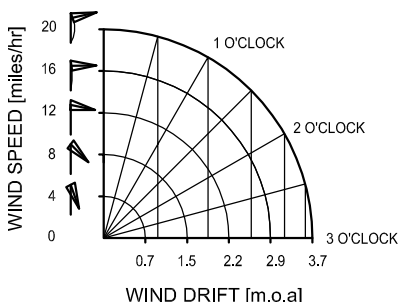

TARGET #

ICFRA 300 YARDS

SHOOTER

ICFRA PLOT SHEET

© R.J.NEILSEN 2009
 www.sumosight.com
 1/2 m.o.a squares to scale.
 Wind drift for 155gn 0.485 BC @ 3000fps.
 v2.03

EL.	LEFT	RIGHT	SHOT	SCORE	CALL	COMMENT
			A			
			B			
			1			
			2			
			3			
			4			
			5			
			6			
			7			
			8			
			9			
			10			
			11			
			12			
			13			
			14			
			15			
			TOTAL			

EVENT		LIGHT		E/E, FILT	
DATE		RIFLE		START EL.	
TIME		AMMO		END EL.	
LOCATION		FORE/S		COACH	
WEATHER		REAR/S			

TARGET #

ICFRA 300 YARDS

SHOOTER

ICFRA PLOT SHEET

© R.J.NEILSEN 2009
 www.sumosight.com
 1/2 m.o.a squares to scale.
 Wind drift for 155gn 0.485 BC @ 3000fps.
 v2.03

EL.	LEFT	RIGHT	SHOT	SCORE	CALL	COMMENT
			A			
			B			
			1			
			2			
			3			
			4			
			5			
			6			
			7			
			8			
			9			
			10			
			11			
			12			
			13			
			14			
			15			
			TOTAL			

EVENT		LIGHT		E/E, FILT	
DATE		RIFLE		START EL.	
TIME		AMMO		END EL.	
LOCATION		FORE/S		COACH	
WEATHER		REAR/S			