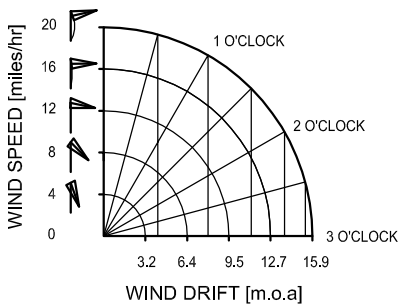

ICFRA PLOT SHEET

© R.J.NEILSEN 2009
 www.sumosight.com
 1/2 m.o.a squares to scale.
 Wind drift for 155gn 0.485 BC @ 3000fps.
 v2.03

EVENT		LIGHT		E/E, FILT	
DATE		RIFLE		START EL.	
TIME		AMMO		END EL.	
LOCATION		FORE/S		COACH	
WEATHER		REAR/S			

TARGET #

ICFRA 1000 YARDS

SHOOTER

EL.	LEFT	RIGHT	SHOT	SCORE	CALL	COMMENT
			A			
			B			
			1			
			2			
			3			
			4			
			5			
			6			
			7			
			8			
			9			
			10			
			11			
			12			
			13			
			14			
			15			
			TOTAL			