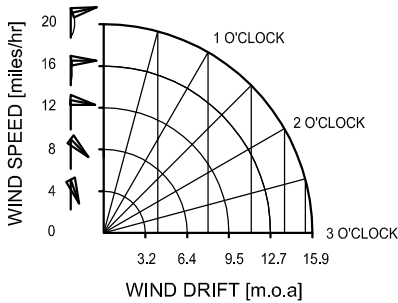

TARGET #

ICFRA 1000 YARDS

SHOOTER

EL.	LEFT	RIGHT	SHOT	SCORE	CALL	COMMENT
			A			
			B			
			1			
			2			
			3			
			4			
			5			
			6			
			7			
			8			
			9			
			10			
			11			
			12			
			13			
			14			
			15			
			TOTAL			

ICFRA PLOT SHEET

© R.J.NEILSEN 2009
 www.sumosight.com
 1/2 m.o.a squares to scale.
 Wind drift for 155gn 0.485 BC @ 3000fps.
 v2.03

EVENT		LIGHT		E/E, FILT	
DATE		RIFLE		START EL.	
TIME		AMMO		END EL.	
LOCATION		FORE/S		COACH	
WEATHER		REAR/S			